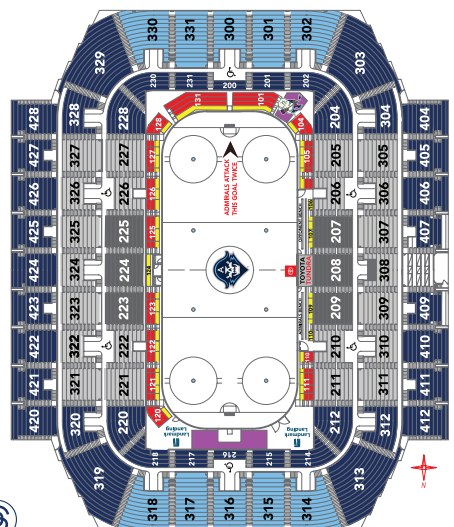

FEBRUARY 2025

SUN	MON	TUE	WED	THUR	FRI	SAT
						1
2	3	4	5	6	7 GR 7:00	8 GR 6:00
9	10	11	12	13 SPR 7:00	14	15
16	17	18	19	20	21 HND 7:00	22 HND 6:00
23	24	25 LV 7:00	26	27	28 IA 7:00	

MARCH 2025

SUN	MON	TUE	WED	THUR	FRI	SAT
						1
2	3	4	5 TEX 10:30AM	6	7 CHI 7:00	8 IA 6:00
9	10	11	12	13	14	15 HFD 6:00
16 RFD 3:00	17	18	19	20	21	22
23	24	25 MB 7:00	26	27	28	29
30	31					

APRIL 2025

SUN	MON	TUE	WED	THUR	FRI	SAT
		1	2	3	4	5
6	7	8	9	10	11	12 CHI 6:00
13 RFD 4:00	14	15	16	17	18 CHI 7:00	19
20	21	22	23	24	25	26
27	28	29	30			

2024-25 ADMIRALS HOME SCHEDULE

GROUP SAVINGS START WITH JUST 10 TICKETS

GROUP PRICING

Game Grade	Red	Dark Gray	Light Gray	Navy	Light Blue
■ Legendary ■ Elite ■ Prime ■ Select ■ Value ■ School Game	\$49 \$44 \$43 \$42 \$41 \$8	\$41 \$36 \$35 \$34 \$33 \$8	\$39 \$34 \$33 \$32 \$31 \$8	\$32 \$27 \$26 \$25 \$24 \$8	\$26 \$21 \$20 \$19 \$18 \$8